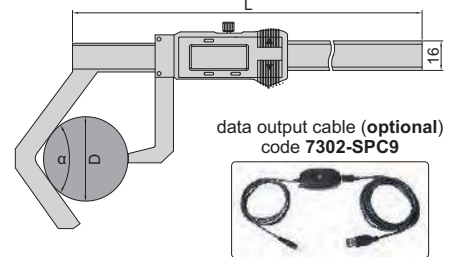

2

DIGITAL V SHAPE CALIPERS (NON-WATERPROOF)

- Measure the outside diameter of odd number of flutes (such as taps, reamers, end mills and gears)
- Direct reading, calculation is not required
- Resolution: 0.01mm/0.0005"
- Buttons: mm/inch, on/off, origin set
- Battery LR44, automatic power off
- After automatic power off, move the digital unit to turn on power
- Data output
- Made of stainless steel
- Optional accessory: 50mm calibration cylinder (code **6316-50**), data output cable (code **7302-SPC9**)

DIRECT READING, CALCULATION IS NOT REQUIRED

DATA OUTPUT

1529-5

Unit: mm

Code	Range (D)	Flutes	Accuracy	Angle α	L (mm)
1529-3	50-200mm/2-8"	3	$\pm 0.06\text{mm}$	60°	390
1529-5	50-200mm/2-8"	5	$\pm 0.06\text{mm}$	108°	318
1529-19	50-200mm/2-8"	19	$\pm 0.06\text{mm}$	85°15'47"	336
1529-23	50-200mm/2-8"	23	$\pm 0.06\text{mm}$	70°26'5"	362
1529-31	50-200mm/2-8"	31	$\pm 0.06\text{mm}$	75°29'2"	355

50mm calibration cylinder (optional) code **6316-50**

data output cable (optional) code **7302-SPC9**

DIGITAL GEAR TOOTH CALIPERS (NON-WATERPROOF)

ATTENTION: NO DATA OUTPUT

- Resolution: 0.01mm/0.0005"
- Carbide tips
- Buttons: zero, on/off, mm/inch
- Automatic power off, move the digital unit to turn on power
- Battery CR2032
- Made of stainless steel

RELATIVE PRODUCT: DISK BRAKE MICROMETER (CODE 3288-, 3588-)

DATA OUTPUT

- Measure thickness of disk brakes
- Resolution 0.01mm/0.0005"
- Buttons: on/off, zero, mm/inch
- Automatic power off, move the digital unit to turn on power
- Battery CR2032
- Data output
- Made of stainless steel
- Optional accessory: data output cable (code **7315-**, **7302-**, **7305-**, for calipers without built-in wireless)