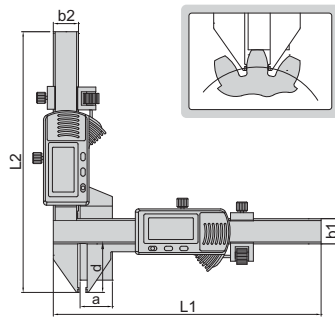

2

DIGITAL V SHAPE CALIPERS (NON-WATERPROOF)

- Measure the outside diameter of odd number of flutes (such as taps, reamers, end mills and gears)
- Direct reading, calculation is not required
- Resolution: 0.01mm/0.0005"
- Buttons: mm/inch, on/off, origin set
- Battery LR44, automatic power off
- After automatic power off, move the digital unit to turn on power
- Data output
- Made of stainless steel
- Optional accessory: 50mm calibration cylinder (code **6316-50**), data output cable (code **7302-SPC9**)

50mm calibration cylinder (optional) code **6316-50**

data output cable (optional) code **7302-SPC9**

DIGITAL GEAR TOOTH CALIPERS (NON-WATERPROOF)

ATTENTION: NO DATA OUTPUT

- Resolution: 0.01mm/0.0005"
- Carbide tips
- Buttons: zero, on/off, mm/inch
- Automatic power off, move the digital unit to turn on power
- Battery CR2032
- Made of stainless steel

Code	Range	Accuracy	L1	L2	a	b1	b2	d
1181-M25A	M1-25mm	$\pm 0.04\text{mm}$	170	165.5	21	16	16	30.5
1181-M50A	M5-50mm	$\pm 0.04\text{mm}$	220	190	50.5	16	16	55

1181-M25A

DIGITAL DISK BRAKE CALIPERS (NON-WATERPROOF)

RELATIVE PRODUCT: DISK BRAKE MICROMETER (CODE 3288-, 3588-)

DATA OUTPUT

- Measure thickness of disk brakes
- Resolution 0.01mm/0.0005"
- Buttons: on/off, zero, mm/inch
- Automatic power off, move the digital unit to turn on power
- Battery CR2032
- Data output
- Made of stainless steel
- Optional accessory: data output cable (code **7315-**, **7302-**, **7305-**, for calipers without built-in wireless)